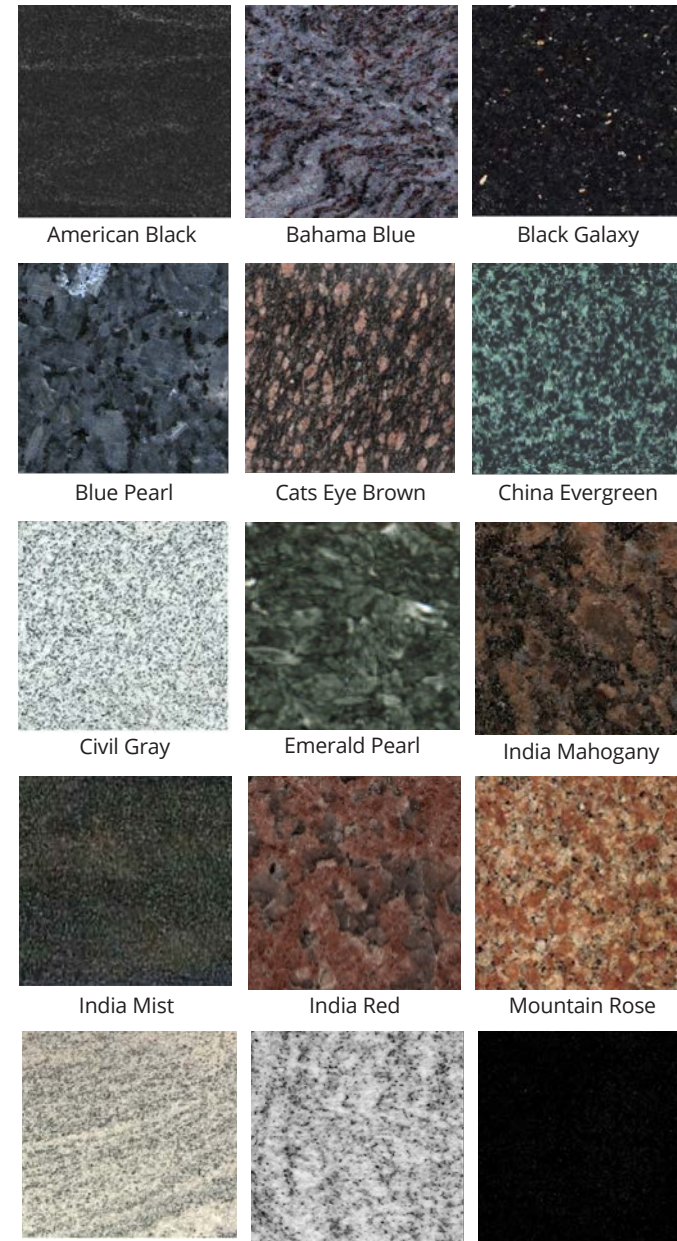

Grass Level Memorial Footstones

Back to Nature Granite Colors

Charcoal Mesabi Black Rustic Mahogany

The Garden of Remembrance Memorial Park offers a comprehensive selection of upright granite memorials and footmarkers.

Available Granite Colors

Available colors are subject to change and vary in natural color.