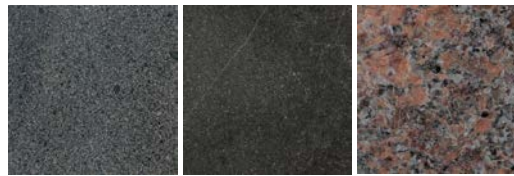

Memorial Benches

"Back to Nature" Upright Monuments

Available in Individual & Companion Models
 24"x8"x30" on 30"x14"x6"
 36"x8"x30" on 42"x14"x6"
 Available in Charcoal, Mesabi Black, Rustic Mahogany.

Back to Nature
Cremation Boulder

Grass Level Memorial Footstones

Back to Nature Granite Colors

Charcoal Mesabi Black Rustic Mahogany

The Garden of Remembrance Memorial Park offers a comprehensive selection of upright granite memorials and footmarkers.

All available in China Gray, India Black, Coral Blue,
India Red, Black Galaxy.

GRC-390
Only Available in
Companion Model
42"x8"x30" on 54"x14"x8"

GRC-302
Only Available in
Companion Model
48"x8"x28" on 60"x14"x8"

Available Granite Colors

Available colors are subject to change and vary in natural color.